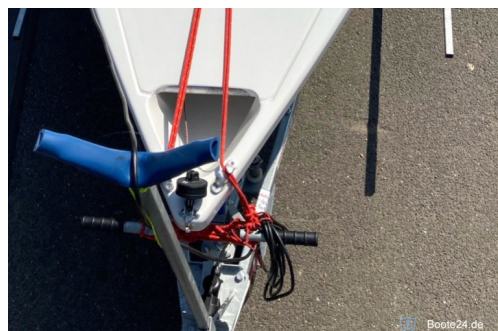

Hartley Wanderer Segeljolle - NEUWERTIG, € 11.500,00

Información del vendedor

Nombre: Karsten Kirchner
Nombre de empresa: Navalys Marine Technology
Nombre: Karsten
Apellido: Kirchner
Teléfono: +49 (177) 748-0101
País: Alemania
Ciudad: Alfter
Dirección: Eichenweg 15
Código postal: 53347
Política de privacidad:

Datos del anuncio

Número de referencia: 823

Común

Título: Hartley Wanderer Segeljolle - NEUWERTIG
Condición: Utilizado
Precio: € 11.500,00
Publicado: 02.05.2022

Información Adicional

Construido: 2017
Combustible: Otro
Longitud: 4,27 m
Ancho: 1,75 m
Información adicional: Specifications:
Glass-fibre Reinforced Plastic
Hull length: 4,27 m
Beam: 1,75 m
Hull Weight: 129,5 kg
Mainsail: 8,50 m sq
Genoa: 2,18 m sq
Spinnaker: 9,94 m sq (not part of offer)
Carrying Capacity: 4 people
Max Safe Load 315 kg

Additional extras: